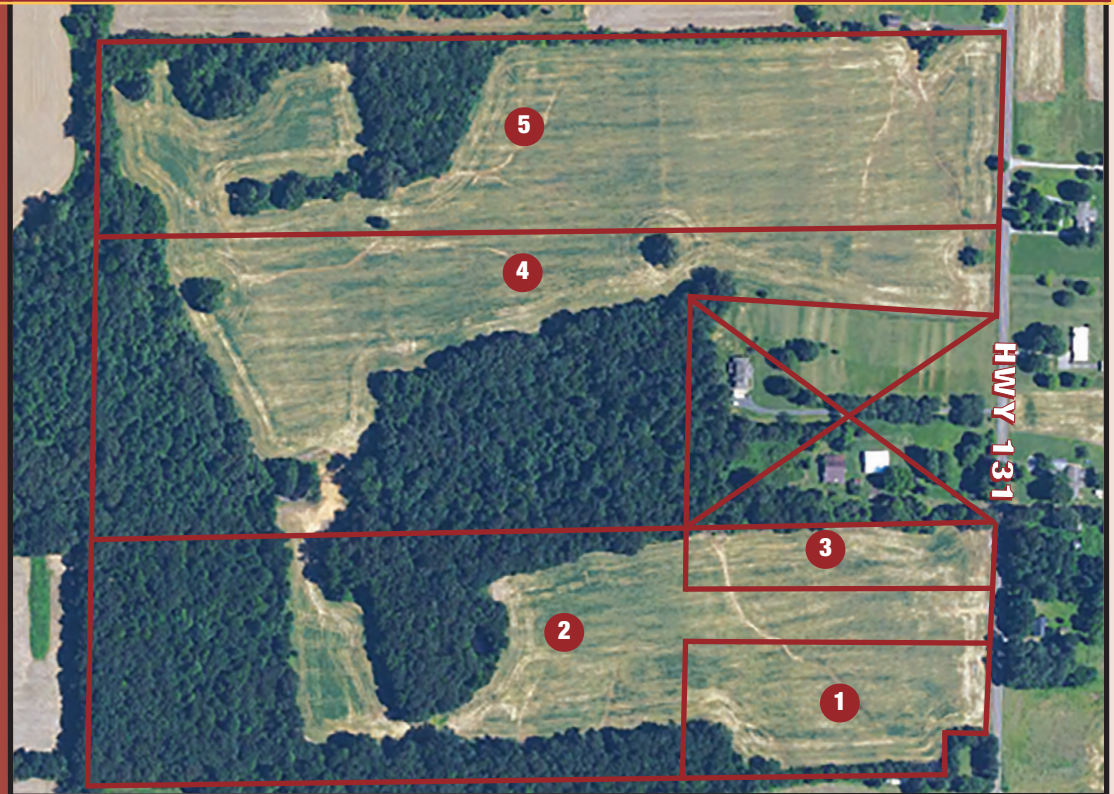

Saturday, March 1st At 10:00 A.M.

3900 State Route 131 "Symsonia Hwy" Near Mayfield Kentucky

Along I-69 Just East Of Mayfield - Exit 27, Take Hwy 131 North 2.9 Miles!

Great Location Near Mayfield - Symsonia - Paducah - Benton

98.85 Acres

Offered In 5 Tracts And In Combination Of Tracts

Selling With A New Survey!

**Buy One Tract
Combination Of Tracts Or
The Entire Property!**

- TRACT # 1**
5.63 ACRES
- TRACT # 2**
28.33 ACRES
- TRACT # 3**
3.71 ACRES
- TRACT # 4**
33.09 ACRES
- TRACT # 5**
28.09 ACRES

jamesrcash.com For Survey Plat

No Buyers Premium!!

**The Auction Will Held Across The Road From The Property
3884 State Route 131, Mayfield, KY**

JAMES R. CASH AUCTIONS

James R. Cash II "Jay"

**The AUCTIONEER & REAL ESTATE BROKER
FANCY FARM, KY · MURFREESBORO, TN
270-623-8466 – www.jamesrcash.com**